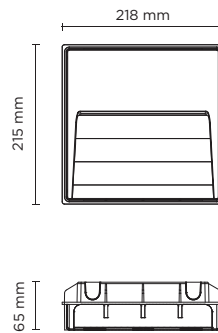

504002

SURF RECESS MEDIUM

Square wall-recessed luminaire for outdoor installation, phospho-chromatised and polyester powder coated extruded copper-free aluminium body, tempered frosted glass diffuser, moulded silicone gaskets, polypropylene housing for recess. Built-in LED driver 220-240V 50-60Hz, with 14 CREE XH-G mid-power LED. IP65 rating.

light source	light beam options	lumen output (lm)	lumin. efficacy (lm/w)
3000°K warm-white			
mid power led	 floor washer 180°	650	81.25
4000°K neutral-white			
mid power led	 floor washer 180°	660	82.50

Finish color options:

Technical features

Technical data

Wattage	8 WATT
IP Rating	IP65
IK Rating	IK08
Material	High corrosion resistance die-cast copper-free aluminum body
Coating	Polyester powder coating with phosphochromating pre-finish
Light source	NR. 14 x CREE XH-G LED
Screws	Stainless steel
Transformer	Electrical power supply 220/240V 50/60Hz built-in
Gasket	Silicone rubber
Glass	Tempered
Cable gland	M16 rubber grommet
Power cable	0.10 mt power cable included
Gross weight	1,50 Kg
Included	Polypropylene housing for recess